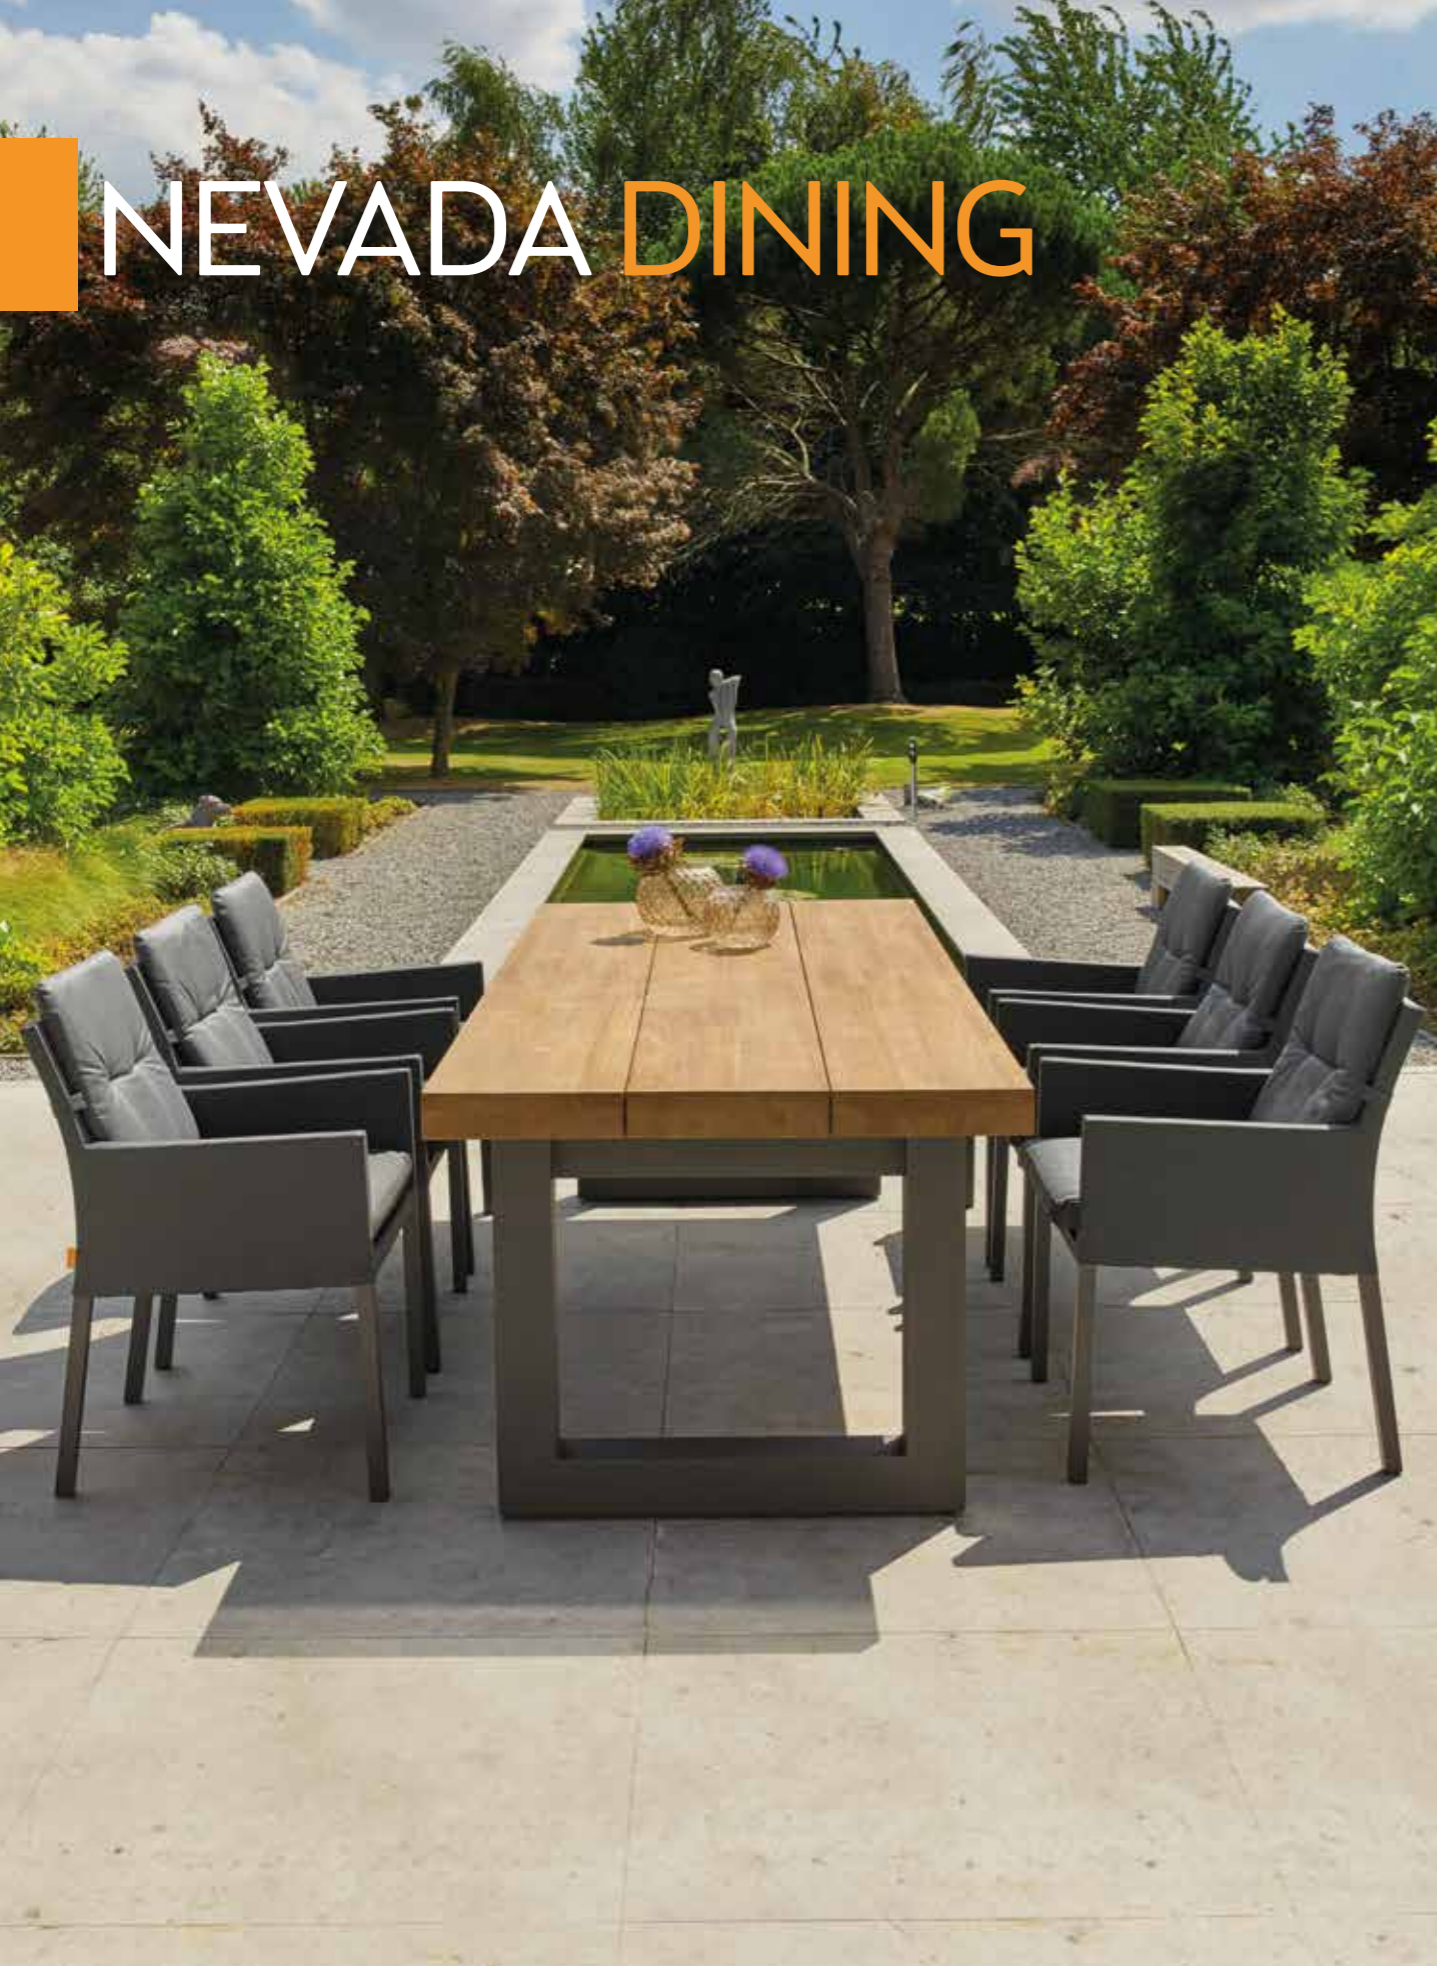

NEVADA DINING

CARIBBEAN
CHAIR WITH NEVADA
TABLE INCL. ROBUST
TEAK TOP

ALL WEATHER

ALUMINIUM

INDONESIAN SVLK
CERTIFIED WOOD

PRIMAVERA
 CHAIR WITH NEVADA
 TABLE INCL. ROBUST
 TEAK TOP

THE TABLE TOP IS MADE OF SATISFYINGLY THICK INDONESIAN SVLK CERTIFIED TEAK